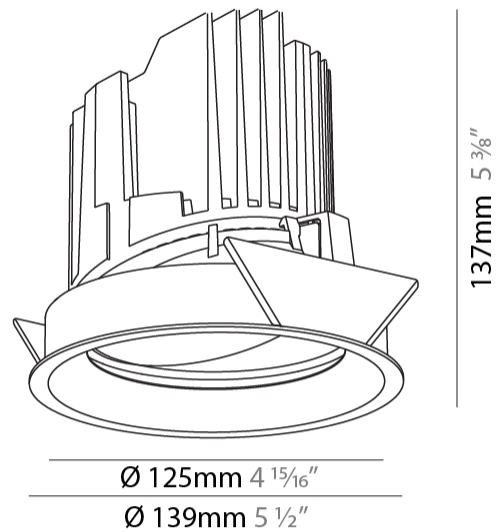

GENERAL

Series: Bioniq
 Subseries: Bioniq Round Adjustable
 Brand: Prolicht
 Division: Architectural
 Mounting Type: Recessed
 Mounting Location: Ceiling
 Subcategory: Downlight

PHYSICAL

Shape: Round
 Diameter (mm): 139
 Diameter (in): 5 1/2
 Height (mm): 137
 Height (in): 5 3/8
 Ceiling Thickness (mm): 10 / 12.5 / 15
 Ceiling Thickness (in): 3/8 or 1/2 or 9/16
 Min. Recessing Depth (mm): 150
 Min. Recessing Depth (in): 5 7/8
 Light Distribution: Adjustable / Downlight
 Weight (kg): 0.805
 Weight (lbs): 1.77
 Fixture Finish: SSR / BKV / CWI / CRY / HAB / UFT / ITA / RUA / FTG / MYG / LOD / PUS / FRO / FUP / KIA / POP / BLS / SPG / MEY / GOH / GUM / CHC / COM / ABZ / JAG / OBR / MOS / ROR
 Fixture Material: Aluminum Die Cast
 Cut-out Measurements: 130mm / 5 1/8"

LED

Number of LEDs: 1
 Color Temperature (°K): 2700 / 3000 / 3500 / 4000
 Max. Delivered Lumen (lm): 870 / 970 / 1039 / 1060
 Nominal Lumen (lm): 960 / 1070 / 1156 / 1180
 CRI: >90 CRI
 Efficiency (%): 0.905
 Lamp Life (hrs): 50000

OPTICAL

Reflector°: 10
 Optic°: Lens Pack - No Lens
 Adjustability: Rotational 355°; Tilt 30°

RATINGS AND CERTIFICATIONS

Certified By: CSA Certified to UL and CSA Standards
 IP rating: IP20

	130mm 5 1/8"	150mm 5 7/8"	10 15mm 3/8" 9/16"	30°	355°	
A						